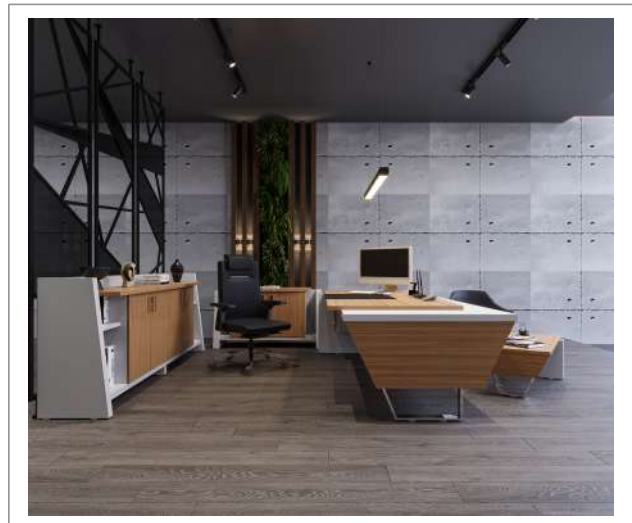

GALİLEO

UPLINE - VIP MASA TAKIMLARI