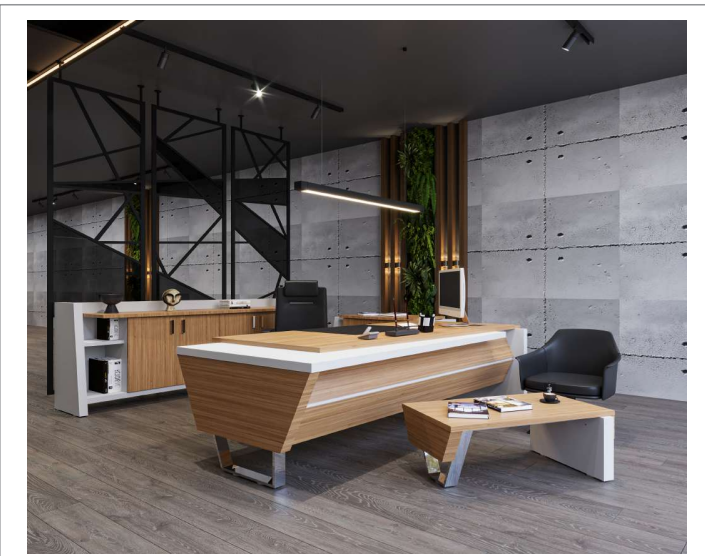

GALİLEO

UPLINE - VIP MASA TAKIMLARI