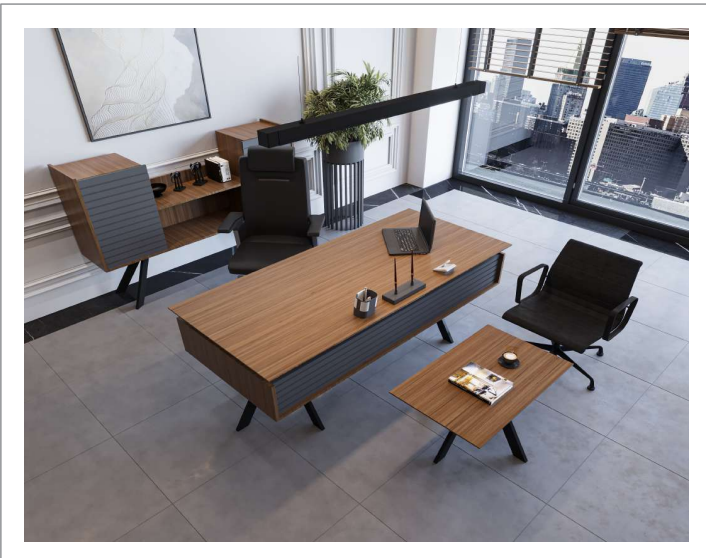

LEONA

UPLINE - VIP MASA TAKIMLARI