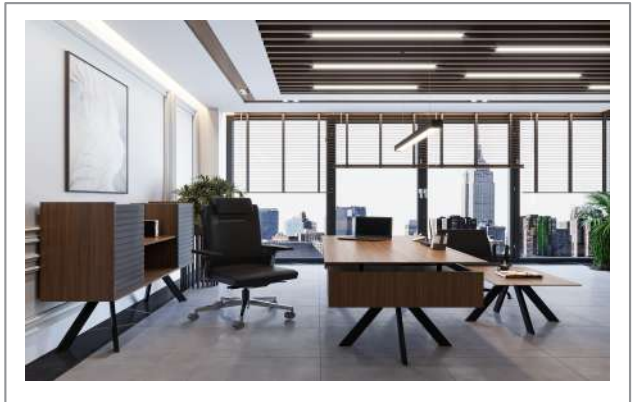

LEONA

UPLINE - VIP MASA TAKIMLARI